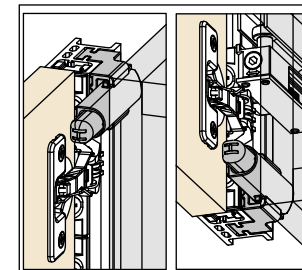

Smove kit damper for door