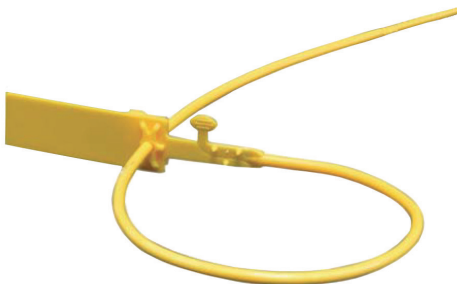

Secure-Tite Seal

An adjustable length plastic strap seal.

- ✓ Ideal for evidence/personal belongings bags
- ✓ Seals available with logo and sequentially numbered
- ✓ Self-locking seal, one-piece construction for maximum security
- ✓ Optional gripping prongs
- ✓ Three strap lengths available - 178mm, 279mm and 381mm

Ultra Strap Bag Seal

A high-strength adjustable length seal designed for various bag applications. Available in 350mm and 500mm lengths.

- ✓ Designed for evidence bags/personal belongings bags
- ✓ Customised with barcoding, letters or numbering
- ✓ Firm polymer teeth fasten securely to bag for added security
- ✓ Able to withstand prolonged outdoor exposure -29 °C to 82 °C
- ✓ Removal requires cutting with a tool

Secure-Pull Adjustable Seal

An adjustable length plastic strap seal for use on a variety of applications.

- ✓ Ideal for evidence bags/personal belongings bags
- ✓ 2mm diameter tail fits small sealing apertures
- ✓ Integral metal clip provides a high level of security
- ✓ Easy to pull up
- ✓ Available in two lengths - 215mm and 342mm

Manhole & Drain Seal - MD

Suitable for uneven or unstable surfaces with excellent resistance to adverse environmental conditions.

- ✓ Twin strips of high-bond black mastic adhesive
- ✓ Does not wear or fracture when in use
- ✓ Twin security tamper-evident cuts
- ✓ Can be used in conjunction with spray adhesive
- ✓ Seals come with yellow sequential numbering to aid identification