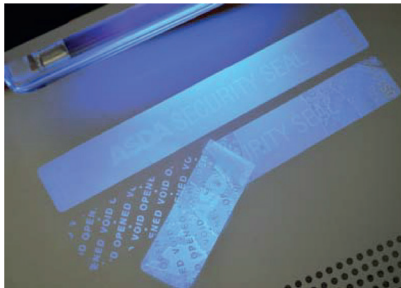

Manhole & Drain Seal - MD

Suitable for uneven or unstable surfaces with excellent resistance to adverse environmental conditions.

- ✓ Twin strips of high-bond black mastic adhesive
- ✓ Does not wear or fracture when in use
- ✓ Twin security tamper-evident cuts
- ✓ Can be used in conjunction with spray adhesive
- ✓ Seals come with yellow sequential numbering to aid identification

Would you like to speak to an expert?

Our service team will be delighted to take your call or simply drop us an email:

+44 1623 551 800

sales@jetpress.com

KC - Covert UV VOID Label

A clear vinyl partial residue VOID security label.

- ✓ Suitable for a wide range of covert applications
- ✓ Leaves a UV visible "VOID OPENED" message on the seal itself
- ✓ Leaves a UV visible adhesive residue on the sealed surface
- ✓ Perforated between each seal for ease of application
- ✓ Can be personalised in visual and/or UV print

KR - Removable Residue VOID Label

A removable/partial-transfer VOIDING self-adhesive security label.

- ✓ Leaves a "VOID OPENED" residue behind on the sealed surface
- ✓ Smooth, easy to write on surface
- ✓ Perforated between each label for ease of application
- ✓ Can be personalised to instruction in red or blue
- ✓ Ideal for doors, cupboards, ammunition cases, storage lockers